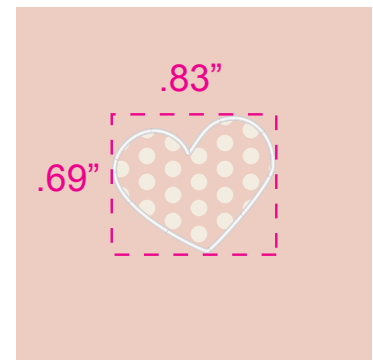

Details:

- * 100% Cotton Interlock GSM TBC
- * self binding along neckline and leg openings

OPTION 1

OPTION 2

MAIN BODY COLOUR:

PALE DOGWOOD
13-1404 TCX

Screen print with applique

Applique