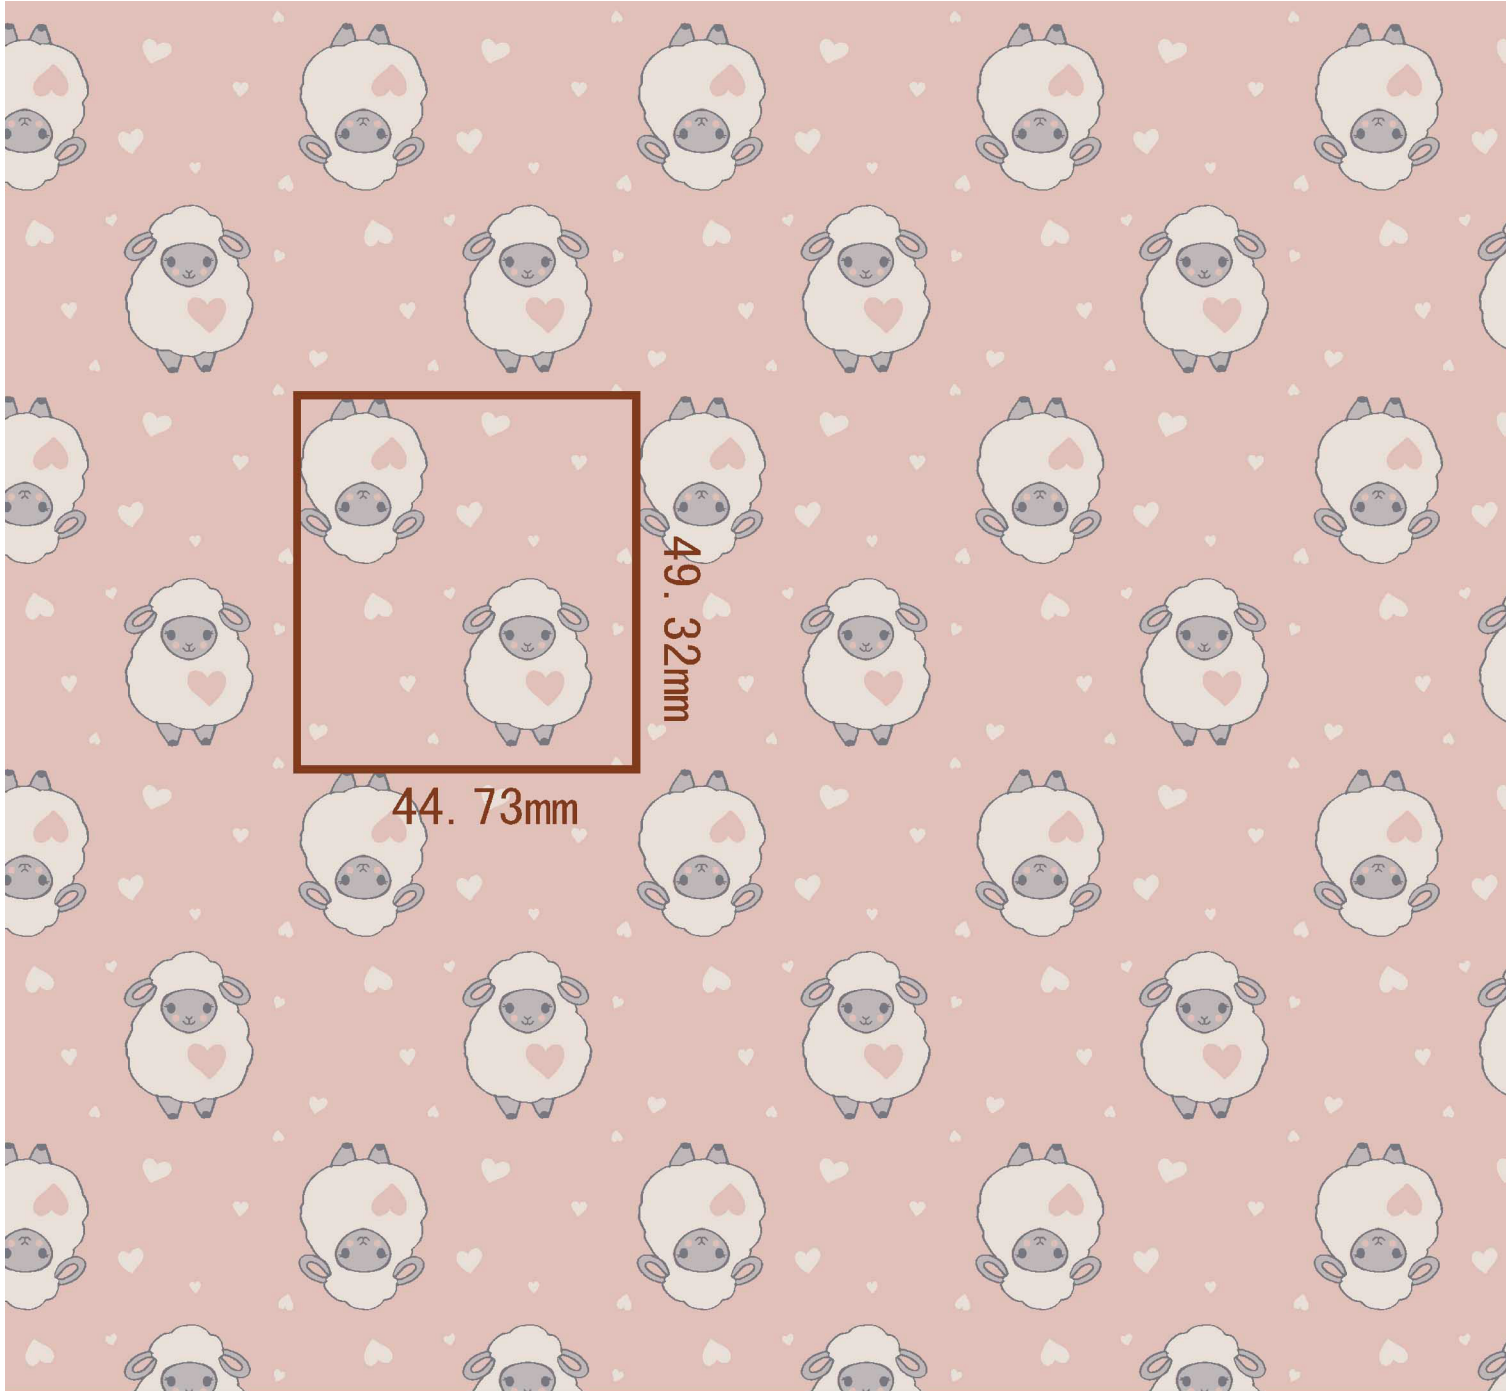

Details:

- * 100% Cotton Interlock GSM TBC
- * self binding along neckline and leg openings

OPTION 1

OPTION 2

MAIN BODY COLOUR:

PALE DOGWOOD
13-1404 TCX

Screen print with applique

Applique

APPLIQUE COLOURS:

EGRET
11-0103 TCX

PALE DOGWOOD
13-1404 TCX

EMBROIDERY COLOUR:

EGRET
11-0103 TCX

PRINT COLOURS:

PALE DOGWOOD
13-1404 TCX

EGRET
11-0103 TCX

MOONBEAM
13-0000 TCX

BRUSHED NICKEL
18-5102TCX

Girl Lamb All Over Print
ARTWORK IS ACTUAL SIZE

Screen print with water based ink

PRINT COLOUR:

PALE DOGWOOD
13-1404 TCX

EGRET
11-0103 TCX

MOONBEAM
13-0000 TCX

BRUSHED NICKEL
18-5102TCX