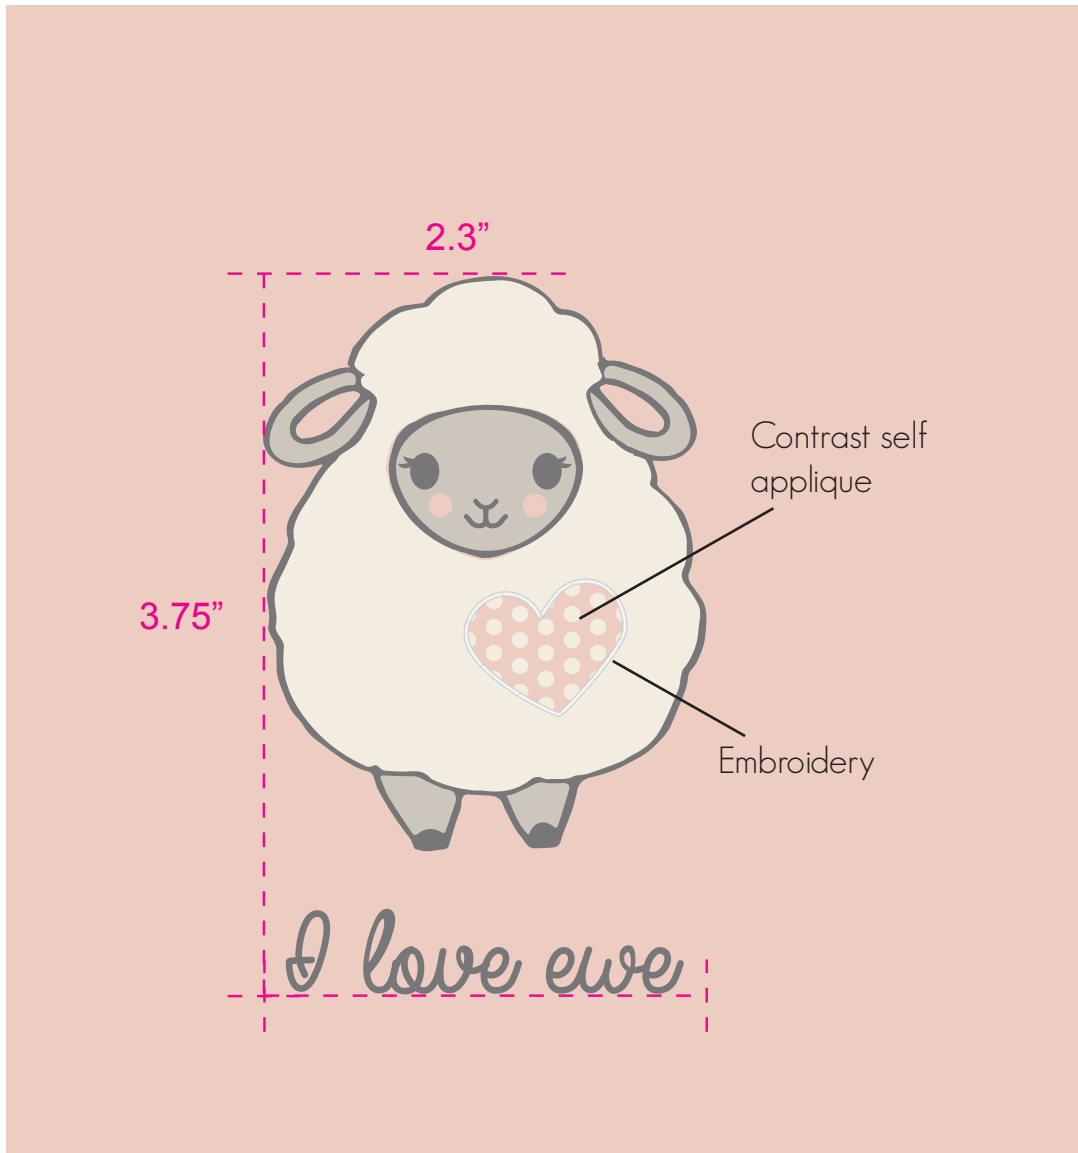

Details:

- * 100% Cotton Interlock GSM TBC
- * self binding along neckline and leg openings

OPTION 1

OPTION 2

MAIN BODY COLOUR:

PALE DOGWOOD
13-1404 TCX

Screen print with applique

Applique

APPLIQUE COLOURS:

EGRET
11-0103 TCX

PALE DOGWOOD
13-1404 TCX

EMBROIDERY COLOUR:

EGRET
11-0103 TCX

PRINT COLOURS:

PALE DOGWOOD
13-1404 TCX

EGRET
11-0103 TCX

MOONBEAM
13-0000 TCX

BRUSHED NICKEL
18-5102TCX

Girl Lamb All Over Print
ARTWORK IS ACTUAL SIZE

Screen print with water based ink

PRINT COLOUR:

PALE DOGWOOD
13-1404 TCX

EGRET
11-0103 TCX

MOONBEAM
13-0000 TCX

BRUSHED NICKEL
18-5102TCX